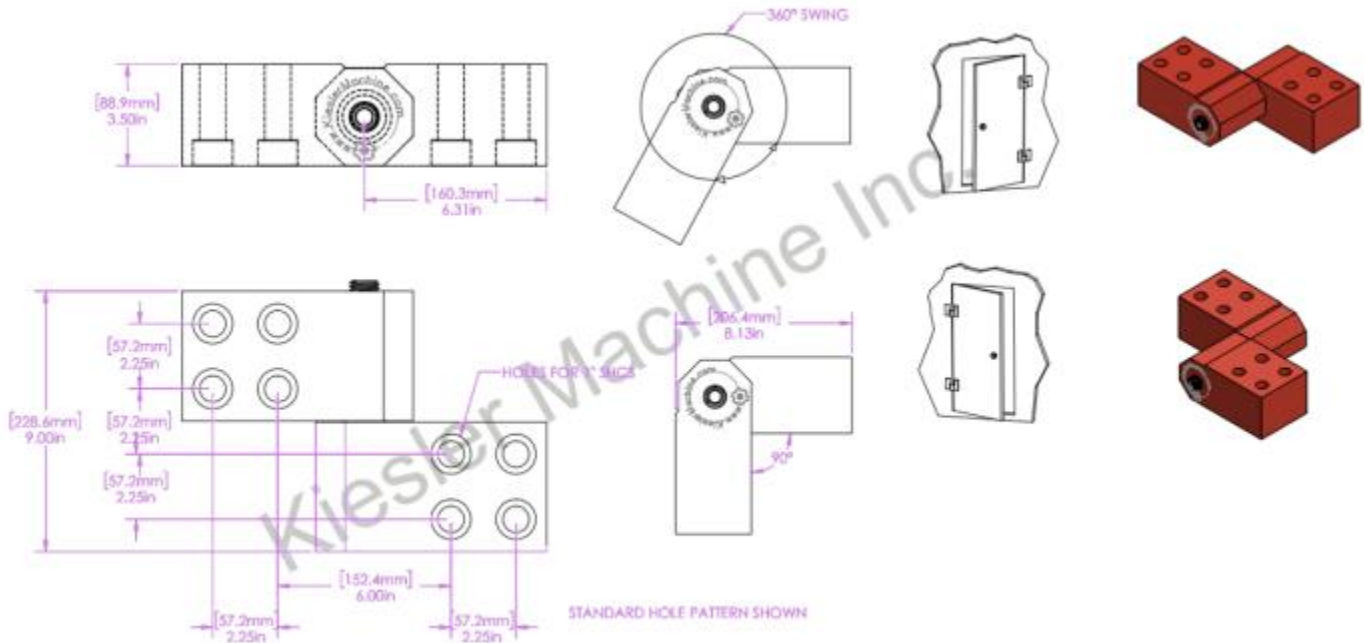

## 9"x 8.75" Model K Hinges

Model Number: 2150-K-LH-304

Price: \$ 2460

- Material Type: 304L Stainless Steel
- Maximum Vertical Load: 13,000 LBS
- Maximum Radial Load: 6,820 LBS
- Approx. Width: 8.75"
- Height: 9"
- Leaf Thickness: 1"
- Weight: 61 LBS